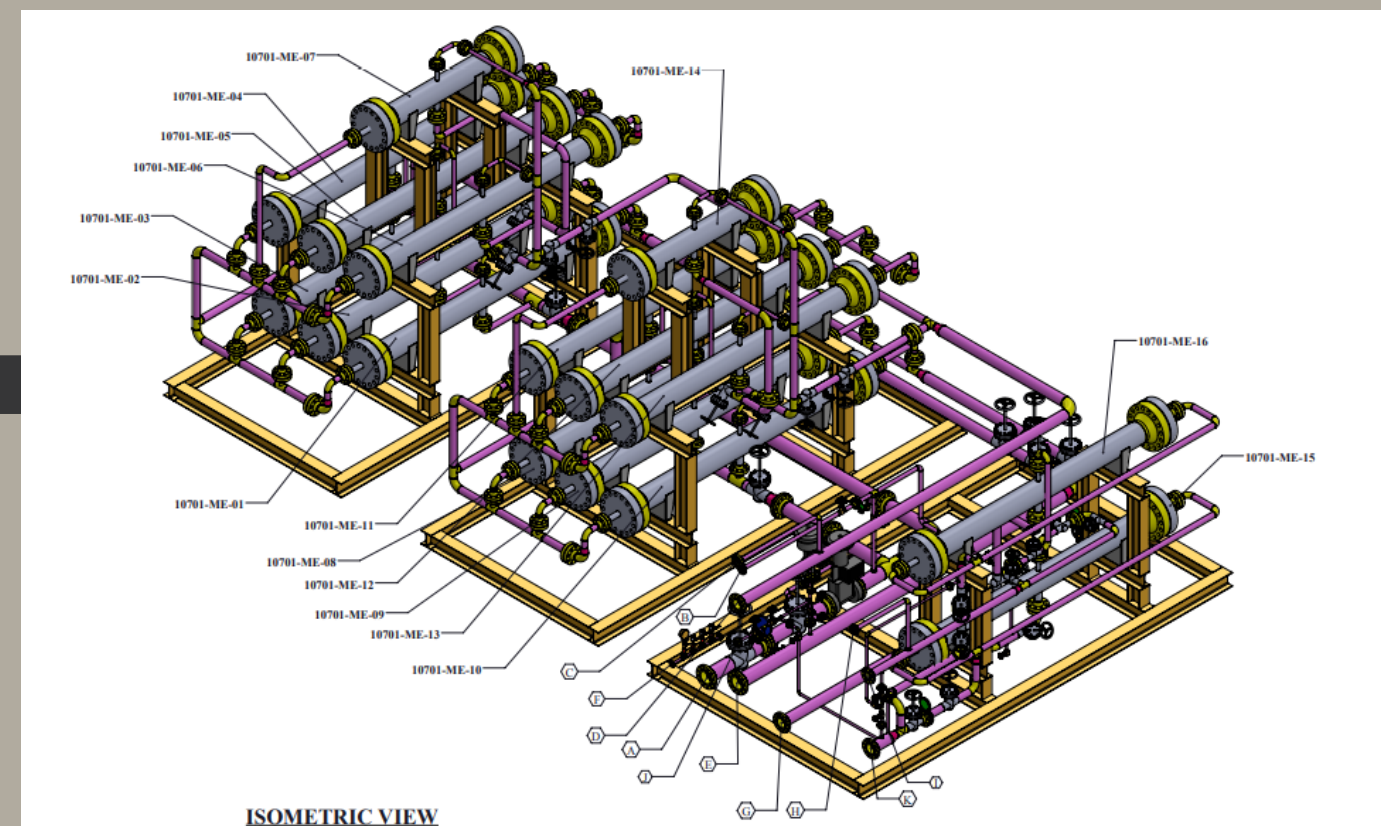

CREATION OF PROCESS PIPING LAYOUT AND PIPING ISOMETRICS FOR SKIDS/PLANTS

Piping Drawings

Client Industry

Oil and Gas

Location

Project duration

300 Hrs

Tools used

Client Profile

Global leader development and production of membrane-based separation systems for the petrochemical, natural gas, and refining industries.

Project Complexity

- Overall design of the process.
- Optimization of the process parameters for required outputs.
- Design of process system to demonstrate actual process.
- Providing a map of overall system with the detail of equipments, instrument, process and piping parameters.

Team Details

Process Engineer: 5 yrs
Drafting Engineer: 2 yrs
Instrumentation Engineer: 5 yrs

NO.	QTY	DESCRIPTION	UNIT	QTY	REVISION	DATE	BY	CHKD	APPD
1	1	ASSEMBLY		1					
2	1	FLANGE		1					
3	1	FLANGE		1					
4	1	FLANGE		1					
5	1	FLANGE		1					
6	1	FLANGE		1					
7	1	FLANGE		1					
8	1	FLANGE		1					
9	1	FLANGE		1					
10	1	FLANGE		1					
11	1	FLANGE		1					
12	1	FLANGE		1					
13	1	FLANGE		1					
14	1	FLANGE		1					
15	1	FLANGE		1					
16	1	FLANGE		1					
17	1	FLANGE		1					
18	1	FLANGE		1					
19	1	FLANGE		1					
20	1	FLANGE		1					
21	1	FLANGE		1					
22	1	FLANGE		1					
23	1	FLANGE		1					
24	1	FLANGE		1					
25	1	FLANGE		1					
26	1	FLANGE		1					
27	1	FLANGE		1					
28	1	FLANGE		1					
29	1	FLANGE		1					
30	1	FLANGE		1					
31	1	FLANGE		1					
32	1	FLANGE		1					
33	1	FLANGE		1					
34	1	FLANGE		1					
35	1	FLANGE		1					
36	1	FLANGE		1					
37	1	FLANGE		1					
38	1	FLANGE		1					
39	1	FLANGE		1					
40	1	FLANGE		1					
41	1	FLANGE		1					
42	1	FLANGE		1					
43	1	FLANGE		1					
44	1	FLANGE		1					
45	1	FLANGE		1					
46	1	FLANGE		1					
47	1	FLANGE		1					
48	1	FLANGE		1					
49	1	FLANGE		1					
50	1	FLANGE		1					
51	1	FLANGE		1					
52	1	FLANGE		1					
53	1	FLANGE		1					
54	1	FLANGE		1					
55	1	FLANGE		1					
56	1	FLANGE		1					
57	1	FLANGE		1					
58	1	FLANGE		1					
59	1	FLANGE		1					
60	1	FLANGE		1					
61	1	FLANGE		1					
62	1	FLANGE		1					
63	1	FLANGE		1					
64	1	FLANGE		1					
65	1	FLANGE		1					
66	1	FLANGE		1					
67	1	FLANGE		1					
68	1	FLANGE		1					
69	1	FLANGE		1					
70	1	FLANGE		1					
71	1	FLANGE		1					
72	1	FLANGE		1					
73	1	FLANGE		1					
74	1	FLANGE		1					
75	1	FLANGE		1					
76	1	FLANGE		1					
77	1	FLANGE		1					
78	1	FLANGE		1					
79	1	FLANGE		1					
80	1	FLANGE		1					
81	1	FLANGE		1					
82	1	FLANGE		1					
83	1	FLANGE		1					
84	1	FLANGE		1					
85	1	FLANGE		1					
86	1	FLANGE		1					
87	1	FLANGE		1					
88	1	FLANGE		1					
89	1	FLANGE		1					
90	1	FLANGE		1					
91	1	FLANGE		1					
92	1	FLANGE		1					
93	1	FLANGE		1					
94	1	FLANGE		1					
95	1	FLANGE		1					
96	1	FLANGE		1					
97	1	FLANGE		1					
98	1	FLANGE		1					
99	1	FLANGE		1					
100	1	FLANGE		1